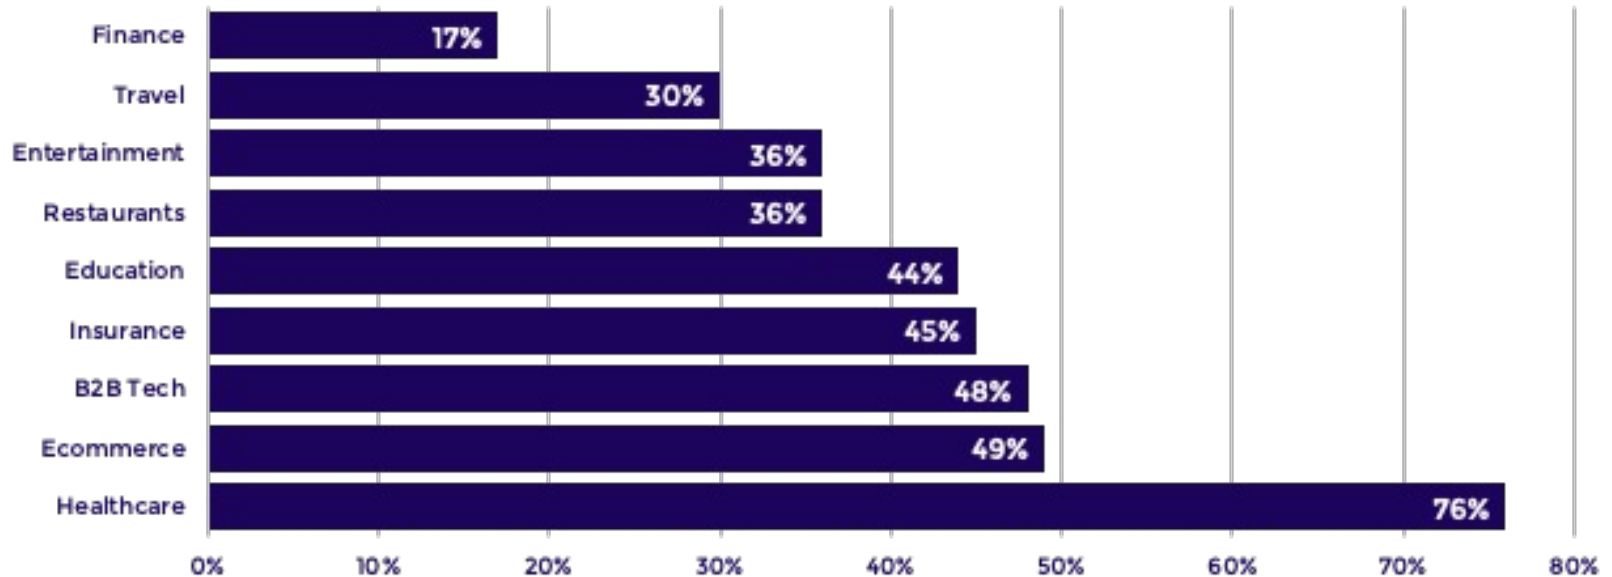

Percentage of queries that were impacted by SGE Analysis of "thousands of keywords across 9 industries"

<https://www.mediapost.com/publications/article/392750/google-sge-to-impact-40b-annually-in-ad-revenue.html>

Updated