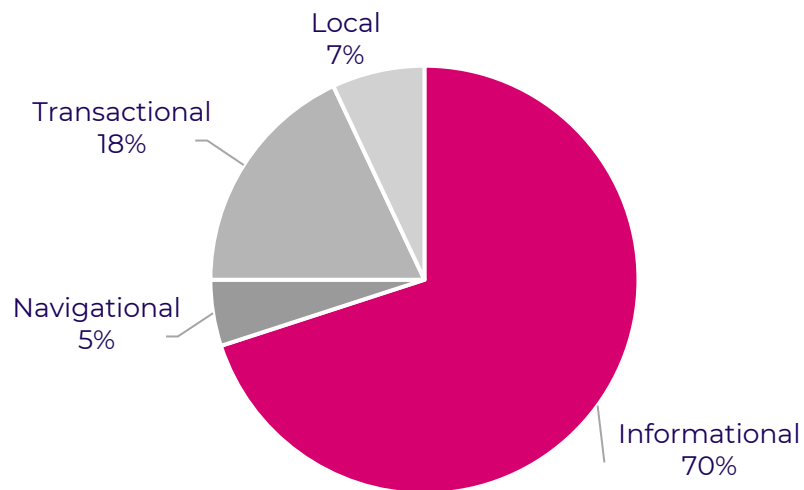

WHAT WE KNOW SO FAR

- Biggest impact on informational searches
- Served in approx. 90% of searches
- From Google SGE lead*:
  - Highest satisfaction: 18-24
  - Embrace use of follow up questions
  - Longer more conversational search terms
  - New queries Google has not seen before
  - Users are still able to find ads above or below the SGE box

*Hema Budaraju - Sr. Director of Product, Search Generative Experience, Google