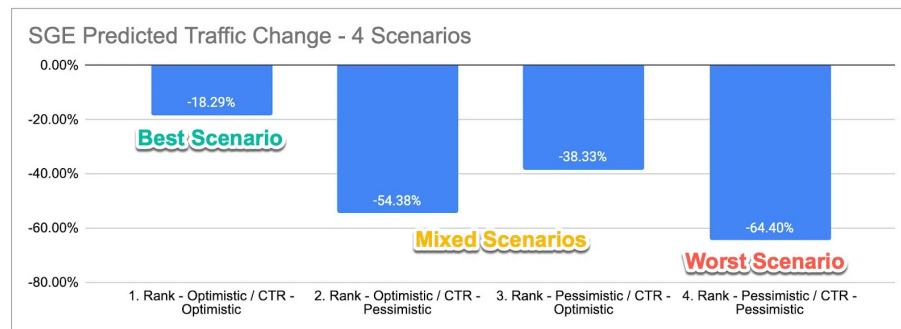

EARLY EVIDENCE

SGE Impact Model by Search Engine Land

- Early attempt to create an impact model
- 23 sites in tech sector
  - 1,000 – 300,000 monthly visits
- Open-source model available

- 18% - 64% drop in organic traffic
- Although one site increased traffic by >200%

<https://searchengineland.com/how-google-sge-will-impact-your-traffic-and-3-sge-recovery-case-studies-431430>